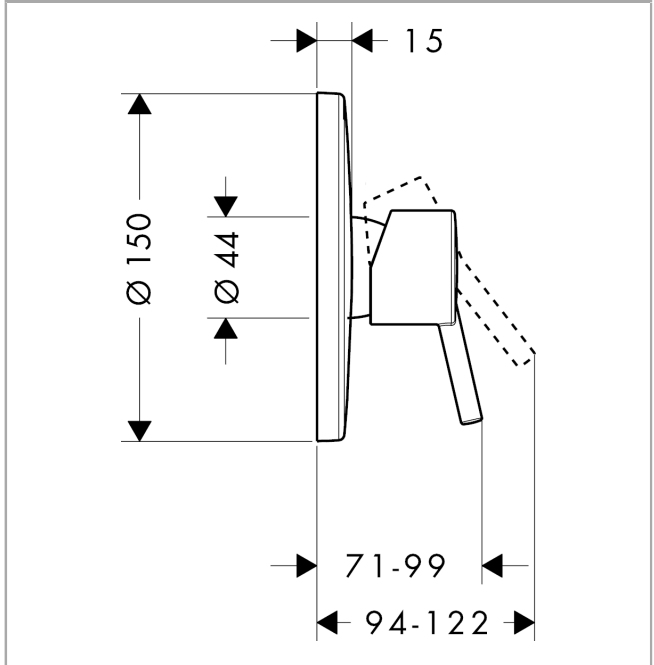

Talis S
Single lever shower mixer for concealed installation
 Surfaces: **Chrome** Article Number: **32675000**

Description

product features

- 1 outlet
- connection type: basic set
- ceramic cartridge
- min. operating pressure: 1 bar
- max. operating pressure: 10 bar
- temperature limitation adjustable

Product image

Scale drawing

Flowchart